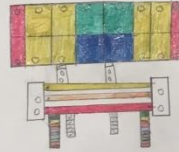

What is it	How many	Costs	Category
A rainbow bench	2	£600 but £300 each	Cosy
Green tents	2	£450 but £225 each	Cosy
Rainbow gates	2	£420 but £210 each	Cosy
Throne and Seats	1	£149.99	Cosy

RAINBOW BENCH

GREEN